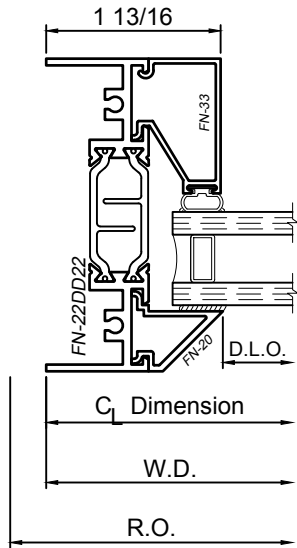

8325 Series 3-1/4" Thermal Fixed, Casement & Projected Windows Product Details - Project Out - Awning

Note: Multiple configurations of this window system are available. Refer to the WINCO website for additional options or contact your local WINCO Sales Representative for information.

SCALE 6"=1'-0"

1

2

3

4

WINCO RESERVES THE RIGHT TO MODIFY OR CHANGE INFORMATION WITHIN THIS BOOK WHEN DEEMED NECESSARY FOR PRODUCT IMPROVEMENT

© WINCO WINDOW COMPANY, INC. 2016