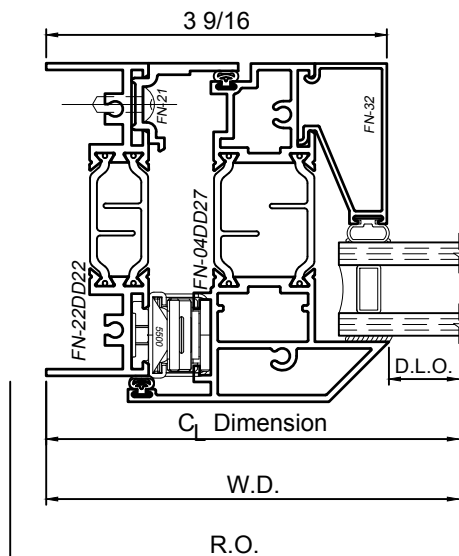

8325 Series 3-1/4" Thermal Fixed, Casement & Projected Windows Product Details - Project Out - Awning

Note: Multiple configurations of this window system are available. Refer to the WINCO website for additional options or contact your local WINCO Sales Representative for information.

SCALE 6"=1'-0"

1

2

3

4

WINCO RESERVES THE RIGHT TO MODIFY OR CHANGE INFORMATION WITHIN THIS BOOK WHEN DEEMED NECESSARY FOR PRODUCT IMPROVEMENT

© WINCO WINDOW COMPANY, INC. 2016