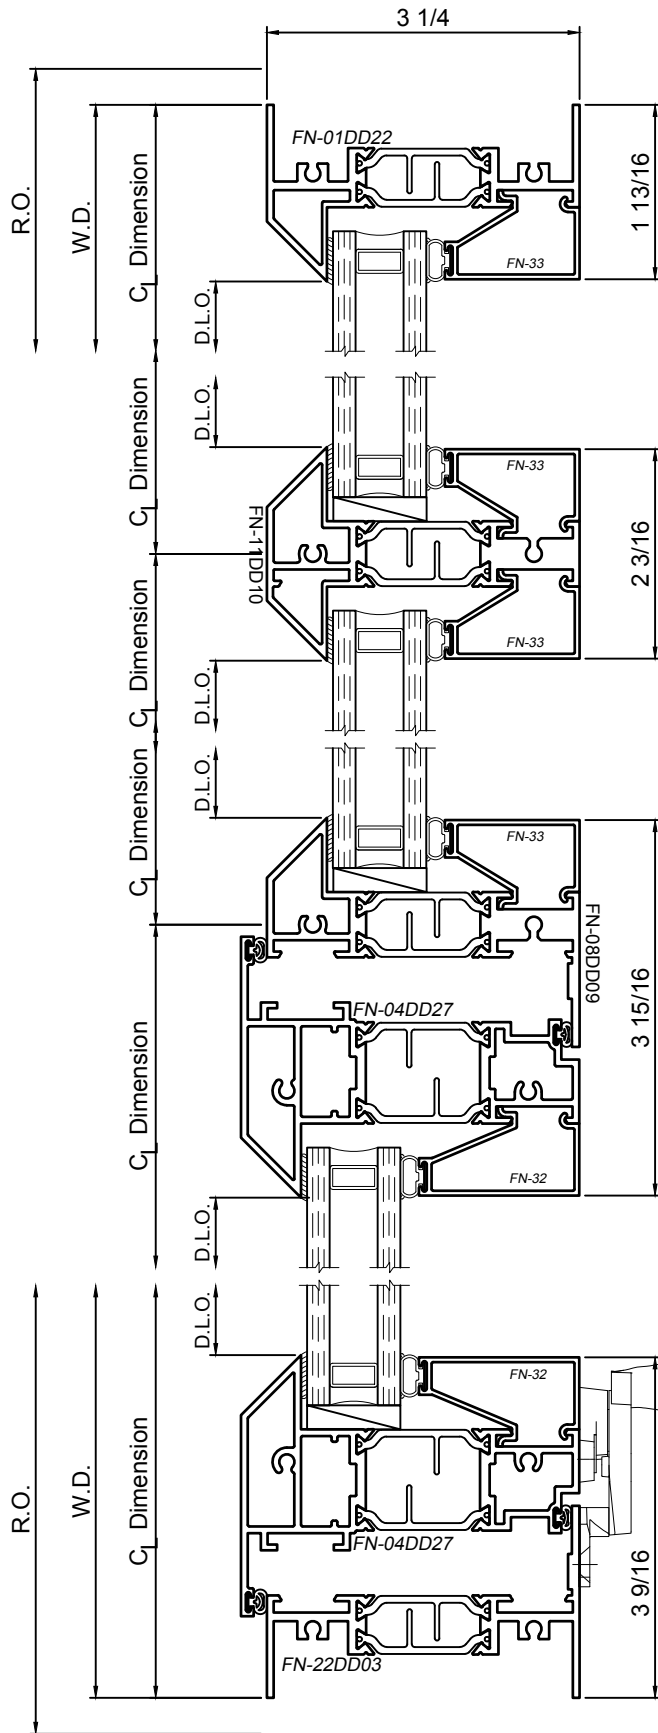

8325 Series 3-1/4" Thermal Fixed, Casement & Projected Windows Product Details - Project Out - Awning

Note: Multiple configurations of this window system are available. Refer to the WINCO website for additional options or contact your local WINCO Sales Representative for information.

SCALE 6"=1'-0"

1

2

3

4

WINCO RESERVES THE RIGHT TO MODIFY OR CHANGE INFORMATION WITHIN THIS BOOK WHEN DEEMED NECESSARY FOR PRODUCT IMPROVEMENT

© WINCO WINDOW COMPANY, INC. 2016