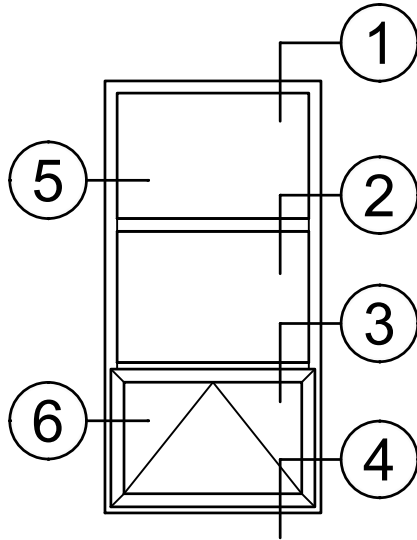

8325 Series 3-1/4" Thermal Fixed, Casement & Projected Windows Product Details - Project Out - Awning

Note: Multiple configurations of this window system are available. Refer to the WINCO website for additional options or contact your local WINCO Sales Representative for information.

SCALE 6"=1'-0"

1

2

3

4

WINCO RESERVES THE RIGHT TO MODIFY OR CHANGE INFORMATION WITHIN THIS BOOK WHEN DEEMED NECESSARY FOR PRODUCT IMPROVEMENT

© WINCO WINDOW COMPANY, INC. 2016