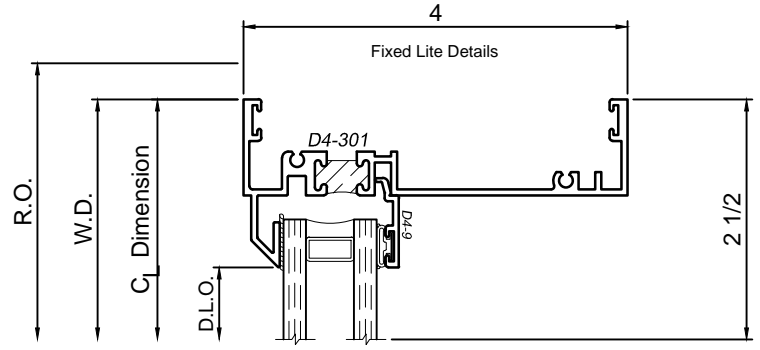

4410S Series 4" Thermal Fixed & Single Hung Windows

Product Details - Single Hung Window Head and Sill Details

Note: Multiple configurations of this window system are available. Refer to the WINCO website for additional options or contact your local WINCO Sales Representative for information.

WINCO RESERVES THE RIGHT TO MODIFY OR CHANGE INFORMATION WITHIN THIS BOOK WHEN DEEMED NECESSARY FOR PRODUCT IMPROVEMENT

© WINCO WINDOW COMPANY, INC. 2016

SCALE 6"=1'-0"