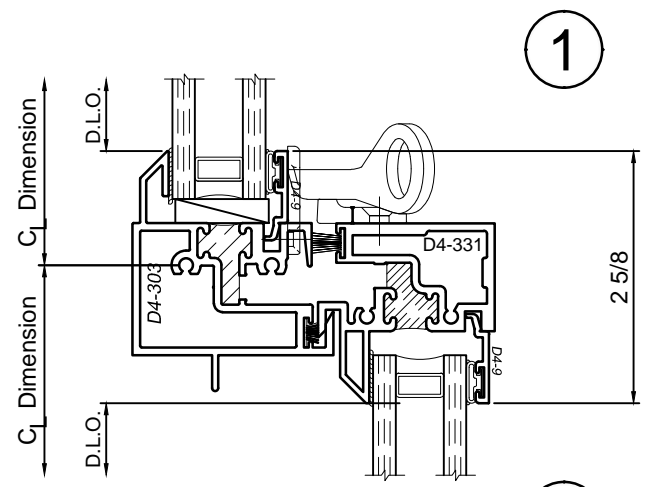

4410S Series 4" Thermal Fixed & Single Hung Windows

Product Details - Single Hung Window Head and Sill Details

Note: Multiple configurations of this window system are available. Refer to the WINCO website for additional options or contact your local WINCO Sales Representative for information.

WINCO RESERVES THE RIGHT TO MODIFY OR CHANGE INFORMATION WITHIN THIS BOOK WHEN DEEMED NECESSARY FOR PRODUCT IMPROVEMENT

© WINCO WINDOW COMPANY, INC. 2016

SCALE 6"=1'-0"