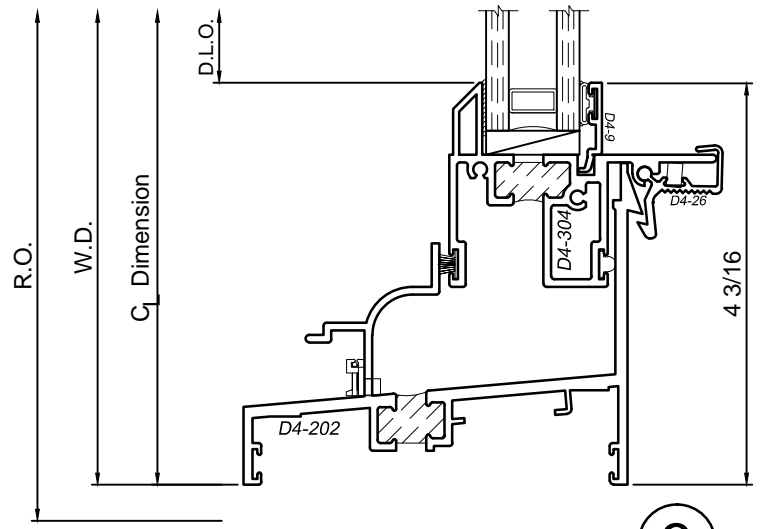

4410S Series 4" Thermal Fixed & Single Hung Windows

Product Details - Single Hung Window Head and Sill Details

Note: Multiple configurations of this window system are available. Refer to the WINCO website for additional options or contact your local WINCO Sales Representative for information.

WINCO RESERVES THE RIGHT TO MODIFY OR CHANGE INFORMATION WITHIN THIS BOOK WHEN DEEMED NECESSARY FOR PRODUCT IMPROVEMENT

© WINCO WINDOW COMPANY, INC. 2016

SCALE 6"=1'-0"