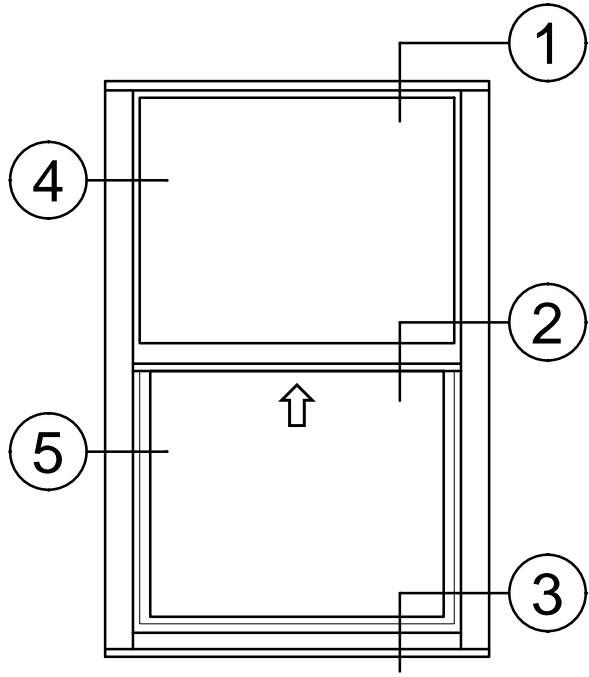

4410S Series 4" Thermal Fixed & Single Hung Windows

Product Details - Single Hung Window Head and Sill Details

Note: Multiple configurations of this window system are available. Refer to the WINCO website for additional options or contact your local WINCO Sales Representative for information.

WINCO RESERVES THE RIGHT TO MODIFY OR CHANGE INFORMATION WITHIN THIS BOOK WHEN DEEMED NECESSARY FOR PRODUCT IMPROVEMENT

© WINCO WINDOW COMPANY, INC. 2016

SCALE 6"=1'-0"