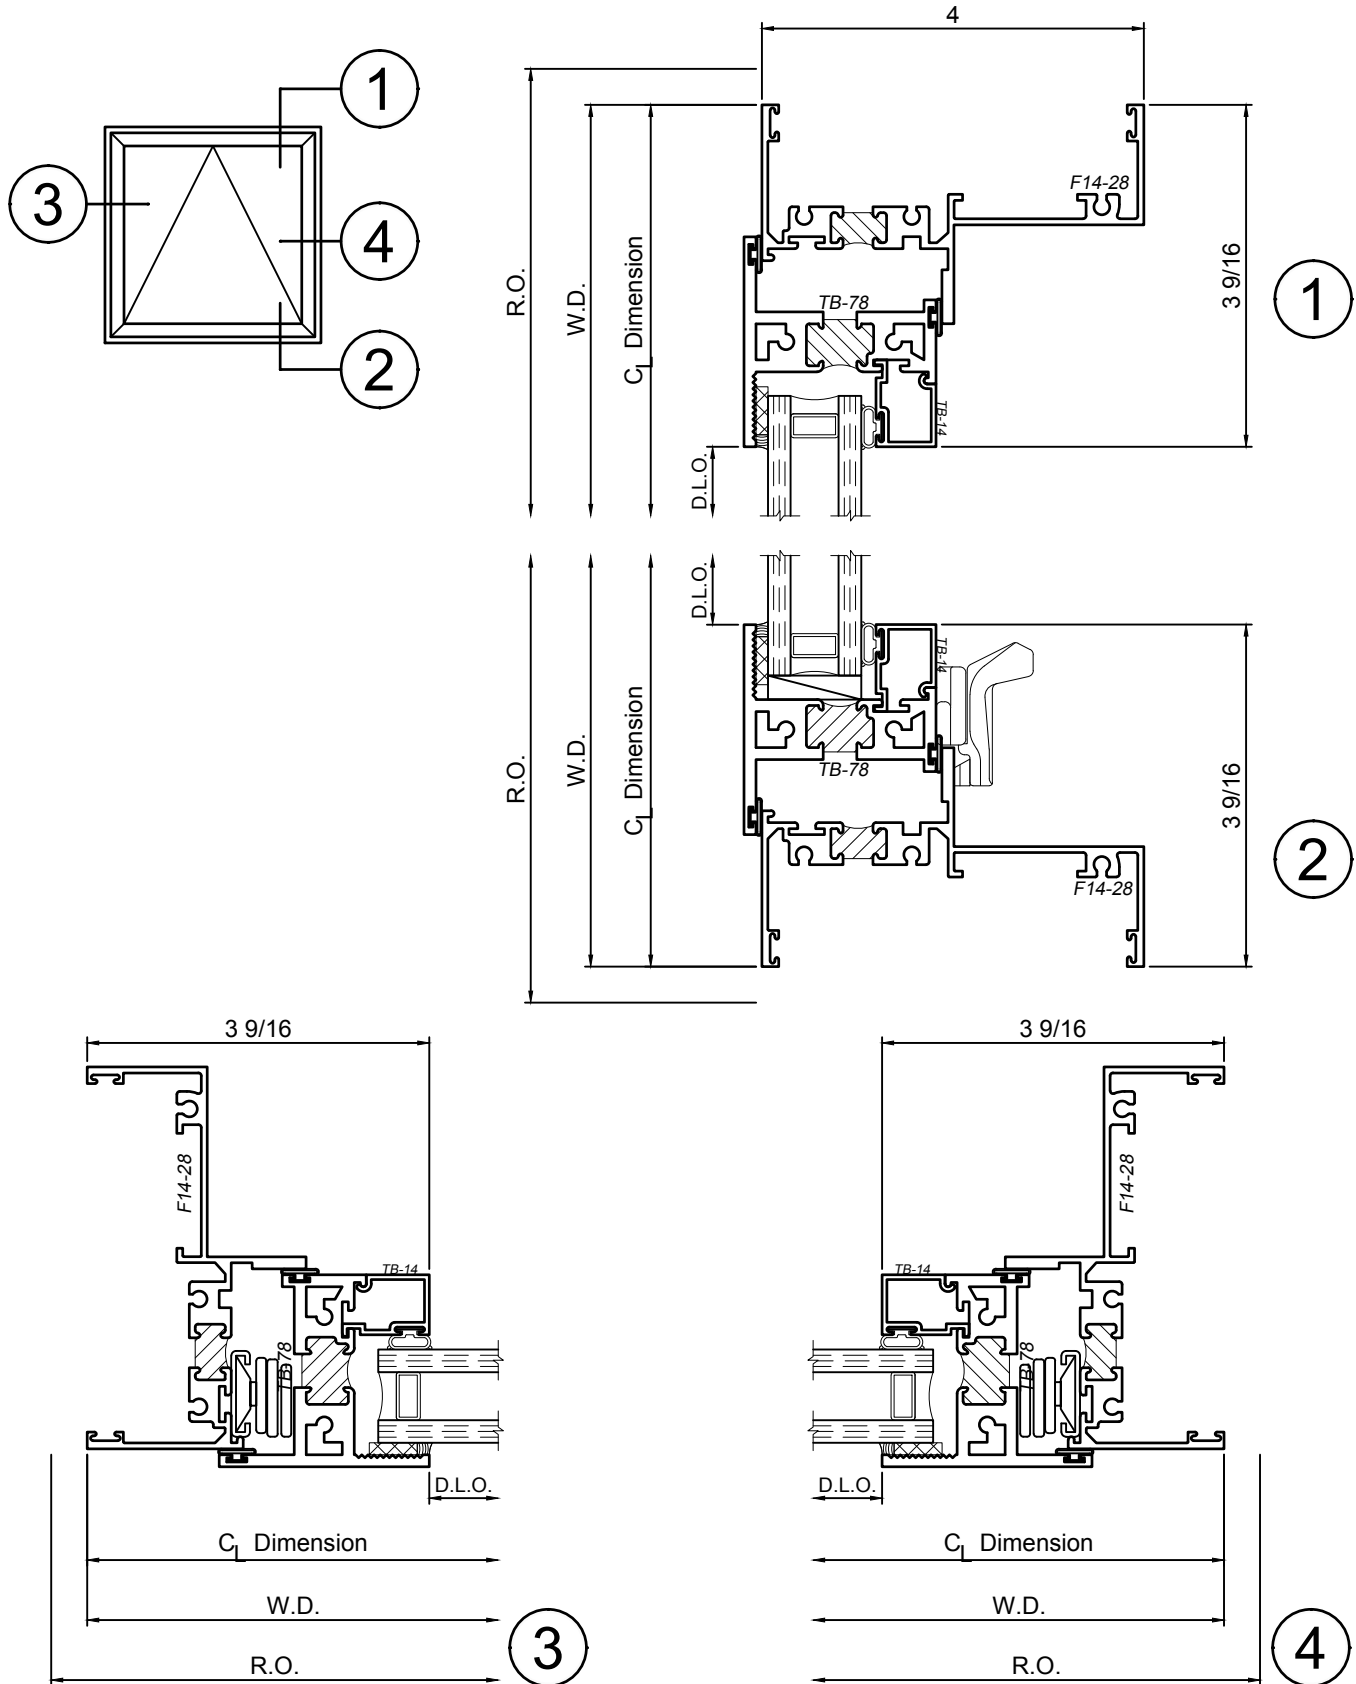

1450 Series 4" Thermal Fixed, Casement & Projected Windows

Product Details - Project Out - Awning

Note: Multiple configurations of this window system are available. Refer to the WINCO website for additional options or contact your local WINCO Sales Representative for information.

WINCO RESERVES THE RIGHT TO MODIFY OR CHANGE INFORMATION WITHIN THIS BOOK WHEN DEEMED NECESSARY FOR PRODUCT IMPROVEMENT

© WINCO WINDOW COMPANY, INC. 2016

SCALE 6"=1'-0"